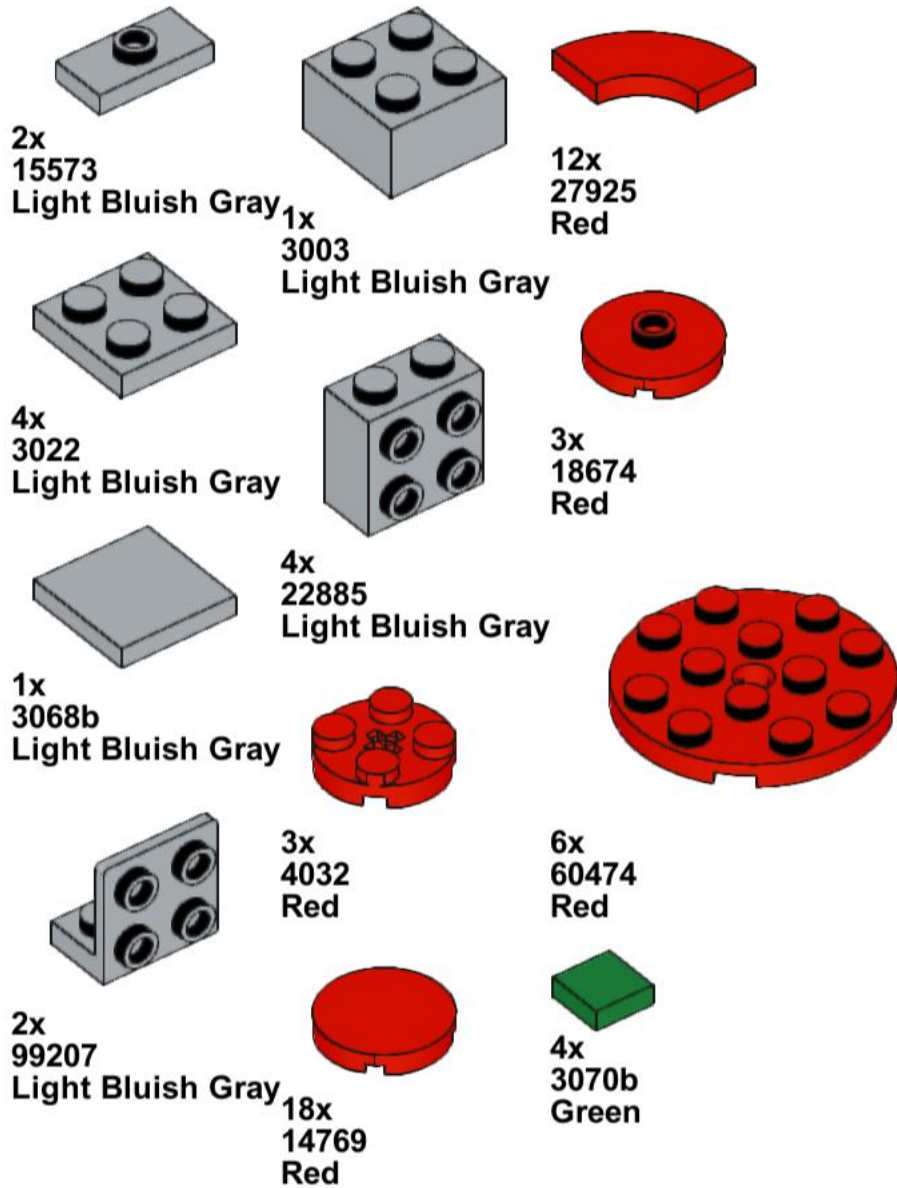

# 5x Flower Instructions

LBG pieces can be any color.

Red pieces are the flowers, use any color you like!

1

2

3

4

5

6

7

8

9

10

# 20

21

22

23