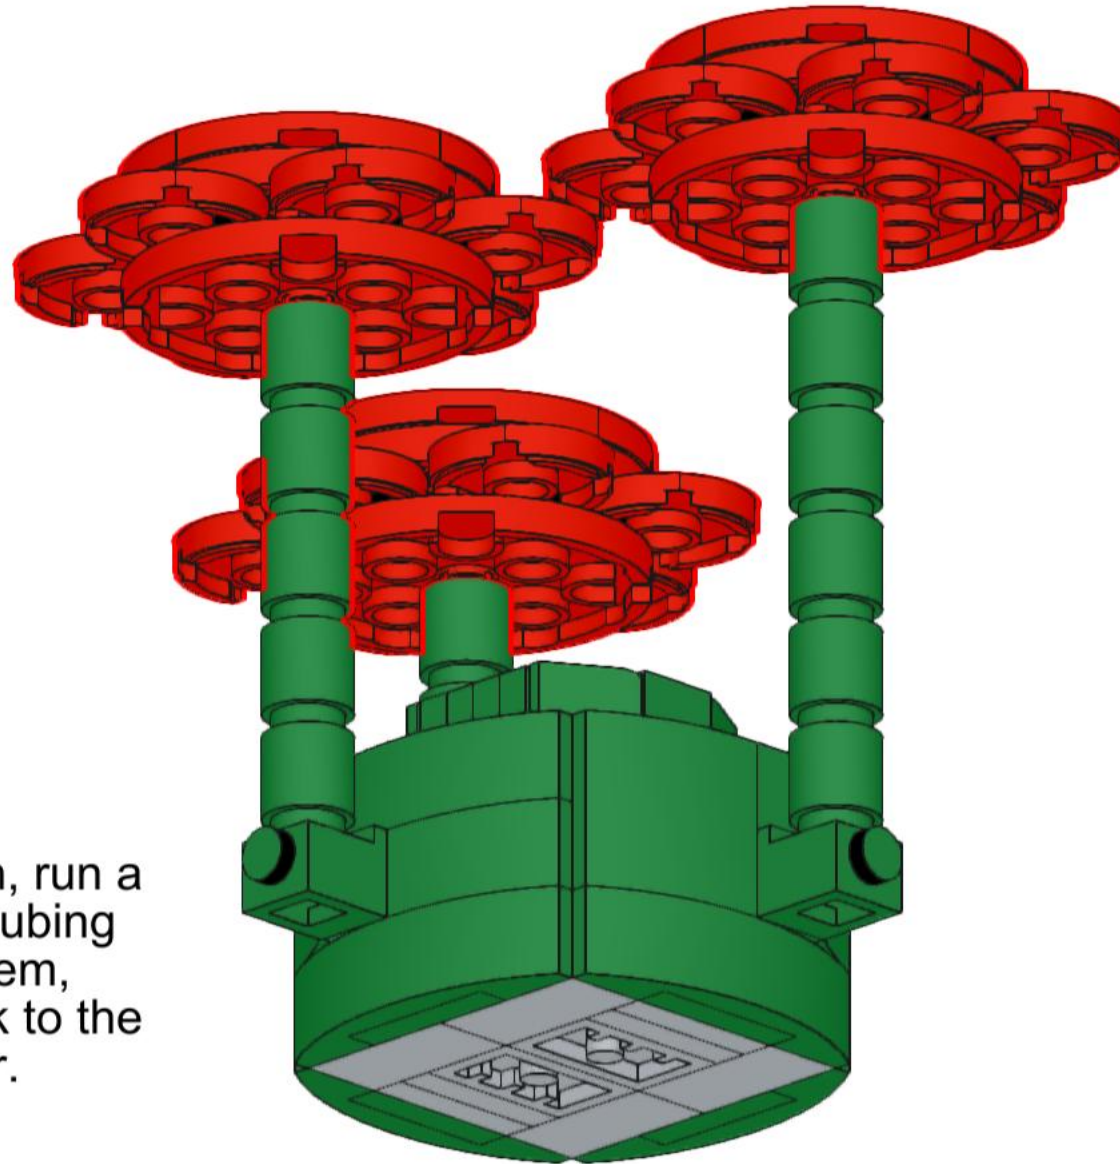

# 45

46

47

48

49

50

# 51

For extra strength, run a length of 3.2mm tubing up each flower stem, from the 1x1 brick to the top of each flower.

52