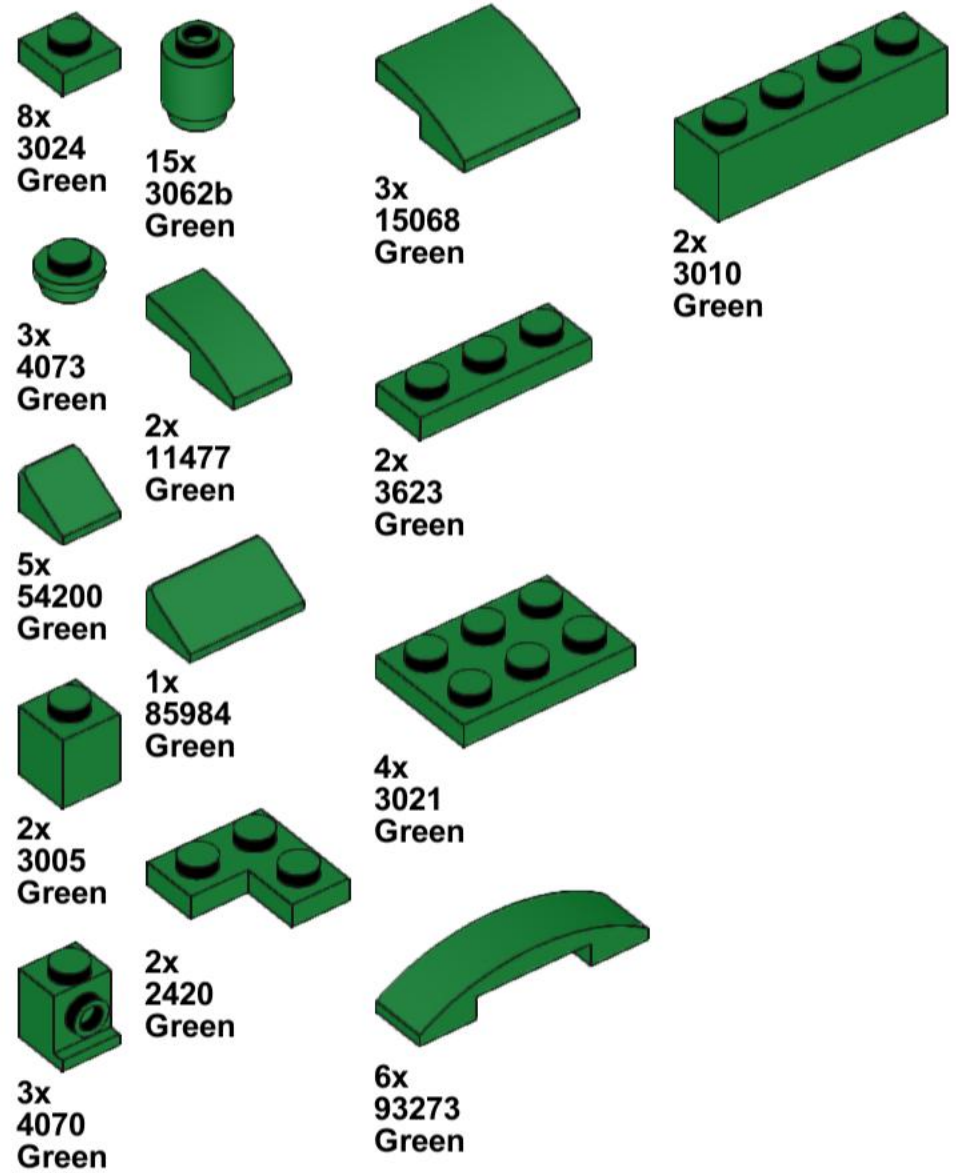

# 5x Flower Instructions

LBG pieces can be any color.

Red pieces are the flowers, use any color you like!

1

2

3

4

5

6

7

8

9

10

# 20

21

22

23

# 45

46

47

48

49

50